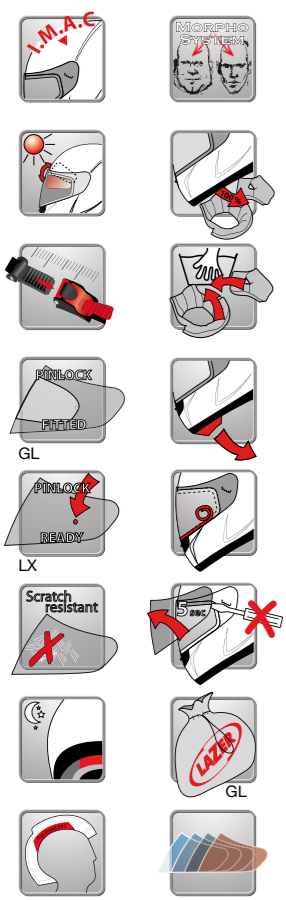

Paname

Technologie

Shell Security Interior/Comfort/Finishing

- I.M.A.C. injected - Impact Modified Alloy Composite
- "Full-face look" GT modular
- XS - XL

- Removable integrated internal sun visor
- Micrometric buckle
- Anti-fog Pinlock® lens supplied (GL) / Pinlock® Ready (LX)
- Scratch resistant visor
- Neck reflective zone
- Easy one-hand opening system
- Minimal air resistance when opened
- EPS - Optimized upper insert protection

- Double chin ventilation, triple top ventilation, central flap, rear extractors
- Ventilation air nets and anti-insect foam
- "Butterfly" screw - no tool needed
- High comfort fabric - Suede aspect (GL) / Comfortable interior (LX)
- 100% removable and washable
- Morpho System - cheek and head pads available in your size
- Removable noise reduction pads
- Removable chin curtain
- Removable peripheral visor seal
- Helmet bag (GL)
- +/- 1720 gr (L w/o Pinlock®)
- Large range of visors
- Summer inner pads kit available as accessory

cm	53	54	55	56	57	58	59	60	61	62
	XS	S	M	L	XL					

ECE 22.05

NEW		WideClear (WC)	ALZ01075AS00Z
		AllClear (AC)	ALZ01073RS00Z
		Cut internal sun visor - tinted 80%	ALZ01080SS80Z

	Clear (Pinlock® Ready)	ALZ01035NS00U
	Gradual fading (Pinlock® Ready)	ALZ01035NS50Z
	Clear	ALZ01035SS00U
	Clear anti-fog	ALZ01035AS00U
	Tinted 60%	ALZ01035SS60U
	Tinted 80%	ALZ01035SS80U
	Mirror multicolour	ALZ01035CM40U
	Mirror silver	ALZ01035CM30U
	Mirror blue	ALZ01035CS40U
	High-visibility blue	ALZ01035BS40U
	Pinlock® lens clear	ALZ410118S00U
	Pinlock® lens tinted 80%	ALZ410118S80U
	Pinlock® lens orange	ALZ410118S30U
	Internal sun visor - tinted 80%	ALZ01067SS80Z
	Internal sun visor - high-visibility amber	ALZ01068BS10Z
	Internal sun visor - mirror silver	ALZ01076CM60Z
	Internal sun visor - mirror blue	ALZ01076CM30Z